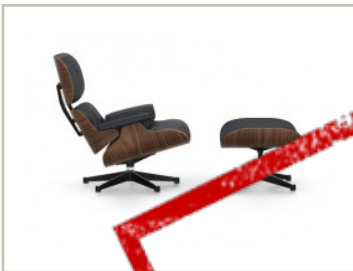

## Vitra Lounge Chair with Ottoman,

LCH, design: Charles & Ray Eames, sort skinn, sortpigmentert valnøtt, NY/UBR/JKT

**SOLGT**

**59.000,- eks mva**

ID: 32398

Stk. 2